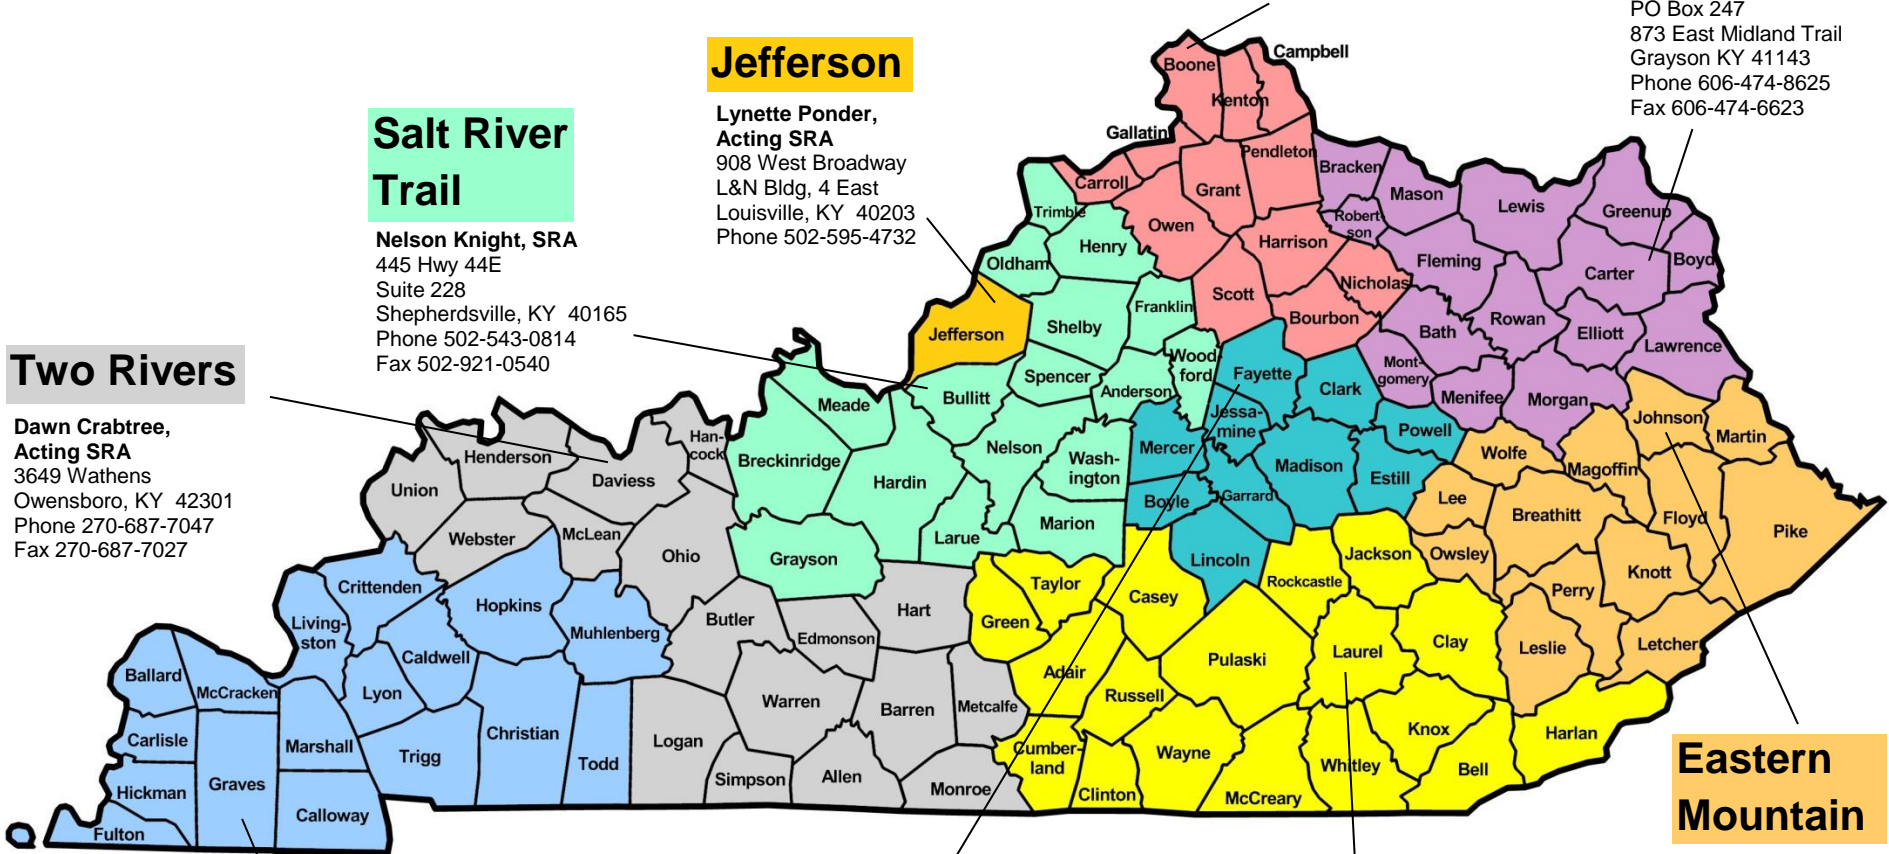

DCBS Service Regions

Protection & Permanency

Northern Bluegrass

Kathleen Mullins, SRA
8311 US 42
Victory Center
Florence, KY 41042
Phone 859-525-6783
Fax 859-525-6796

Northeastern

Shannon Hall, SRA
PO Box 247
873 East Midland Trail
Grayson KY 41143
Phone 606-474-8625
Fax 606-474-6623

Jefferson

Lynette Ponder, Acting SRA
908 West Broadway
L&N Bldg, 4 East
Louisville, KY 40203
Phone 502-595-4732

Salt River Trail

Nelson Knight, SRA
445 Hwy 44E
Suite 228
Shepherdsville, KY 40165
Phone 502-543-0814
Fax 502-921-0540

Two Rivers

Dawn Crabtree, Acting SRA
3649 Wathens
Owensboro, KY 42301
Phone 270-687-7047
Fax 270-687-7027

Eastern Mountain

Susan Howard, SRA
205 Main Street
Suite 3
Paintsville, KY 41240
Phone 606-788-7108
Fax 606-788-7117

The Lakes

Renee Buckingham, SRA
333 Charles Drive
Mayfield, KY 42066
Phone 270-247-5126
Fax 270-247-3541

Southern Bluegrass

April Davis, SRA
455 Park Place
Suite 120A
Lexington, KY 40511
Phone 859-246-2298
Fax 859-246-2515

Cumberland

Billy Fore, Acting SRA
85 State Police Rd.
London, KY 40741
Phone 606-677-4178
Fax 606-677-4206