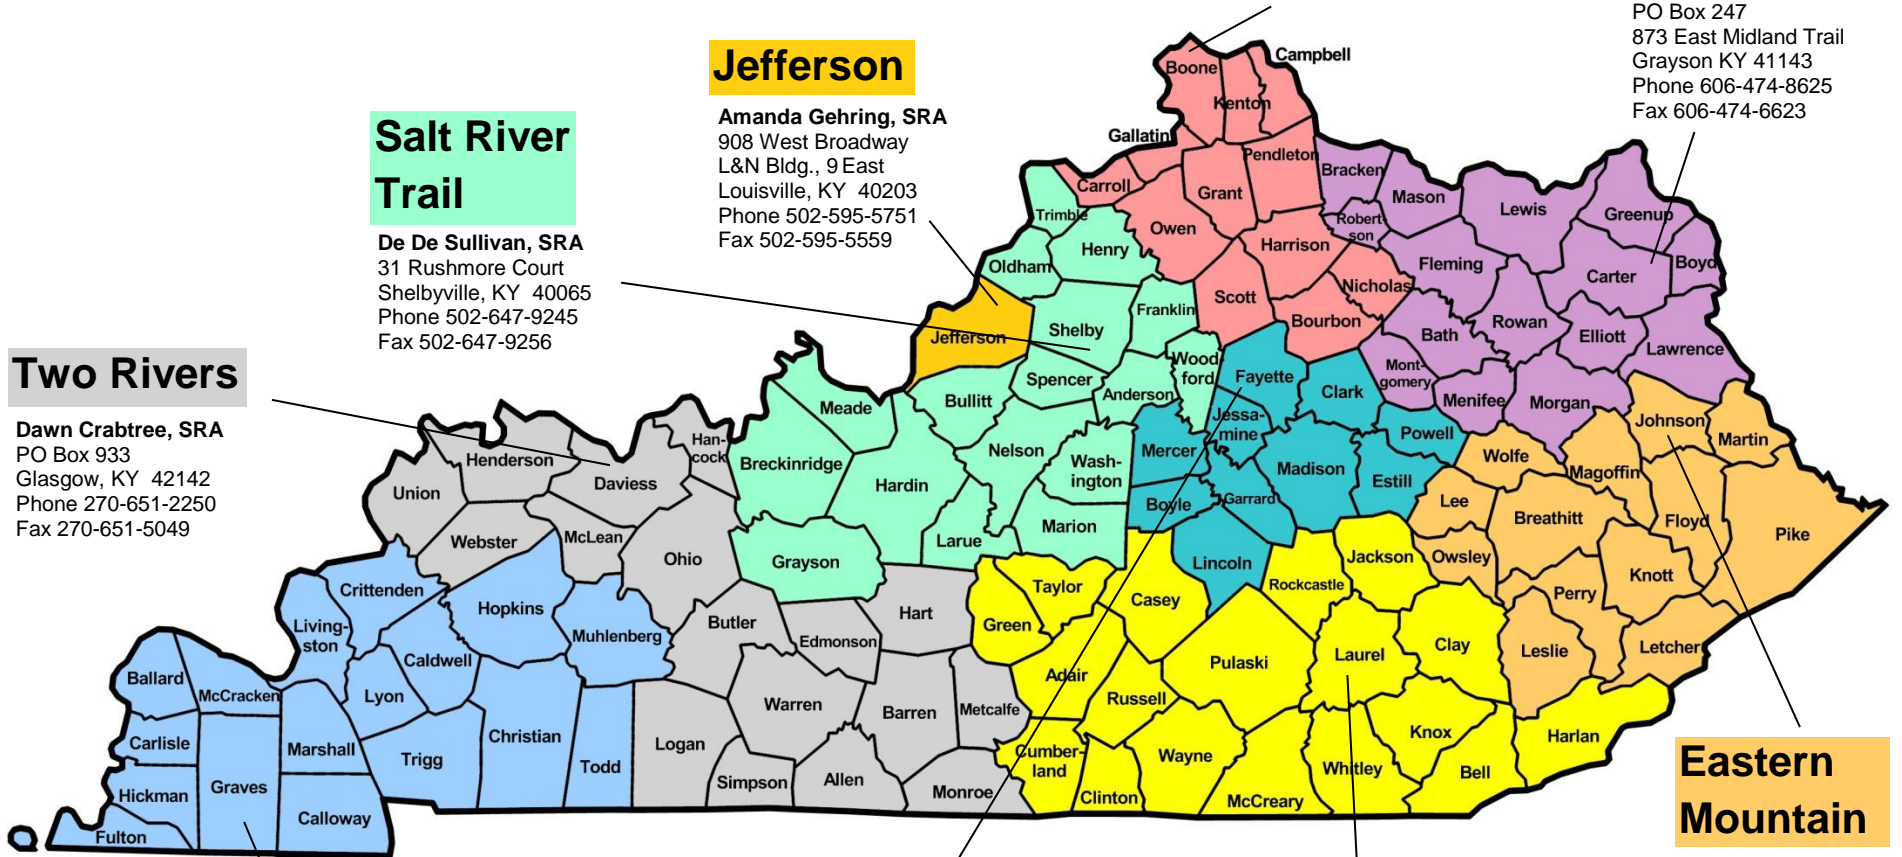

DCBS Service Regions

Northern Bluegrass

Kelly Skerchoc, SRA
8311 US 42
Victory Center
Florence, KY 41042
Phone 859-525-6783
Fax 859-525-6796

Northeastern

Shannon Hall, SRA
PO Box 247
873 East Midland Trail
Grayson KY 41143
Phone 606-474-8625
Fax 606-474-6623

Jefferson

Amanda Gehring, SRA
908 West Broadway
L&N Bldg., 9 East
Louisville, KY 40203
Phone 502-595-5751
Fax 502-595-5559

Salt River Trail

De De Sullivan, SRA
31 Rushmore Court
Shelbyville, KY 40065
Phone 502-647-9245
Fax 502-647-9256

Two Rivers

Dawn Crabtree, SRA
PO Box 933
Glasgow, KY 42142
Phone 270-651-2250
Fax 270-651-5049

Eastern Mountain

Shauna Moore, SRA
205 Main St.
Suite 3
Paintsville, KY 41240
Phone 606-788-7108
Fax 606-788-7117

The Lakes

Renee Buckingham, SRA
319 S. 7th St.
Mayfield, KY 42066
Phone 270-247-5126
Fax 270-247-2007

Southern Bluegrass

April Davis, SRA
455 Park Place
Suite 120A
Lexington, KY 40511
Phone 859-246-2298
Fax 859-246-2515

Cumberland

Billy Fore, SRA
85 State Police Rd.
London, KY 40741
Phone 606-330-2003
Fax 606-330-2138