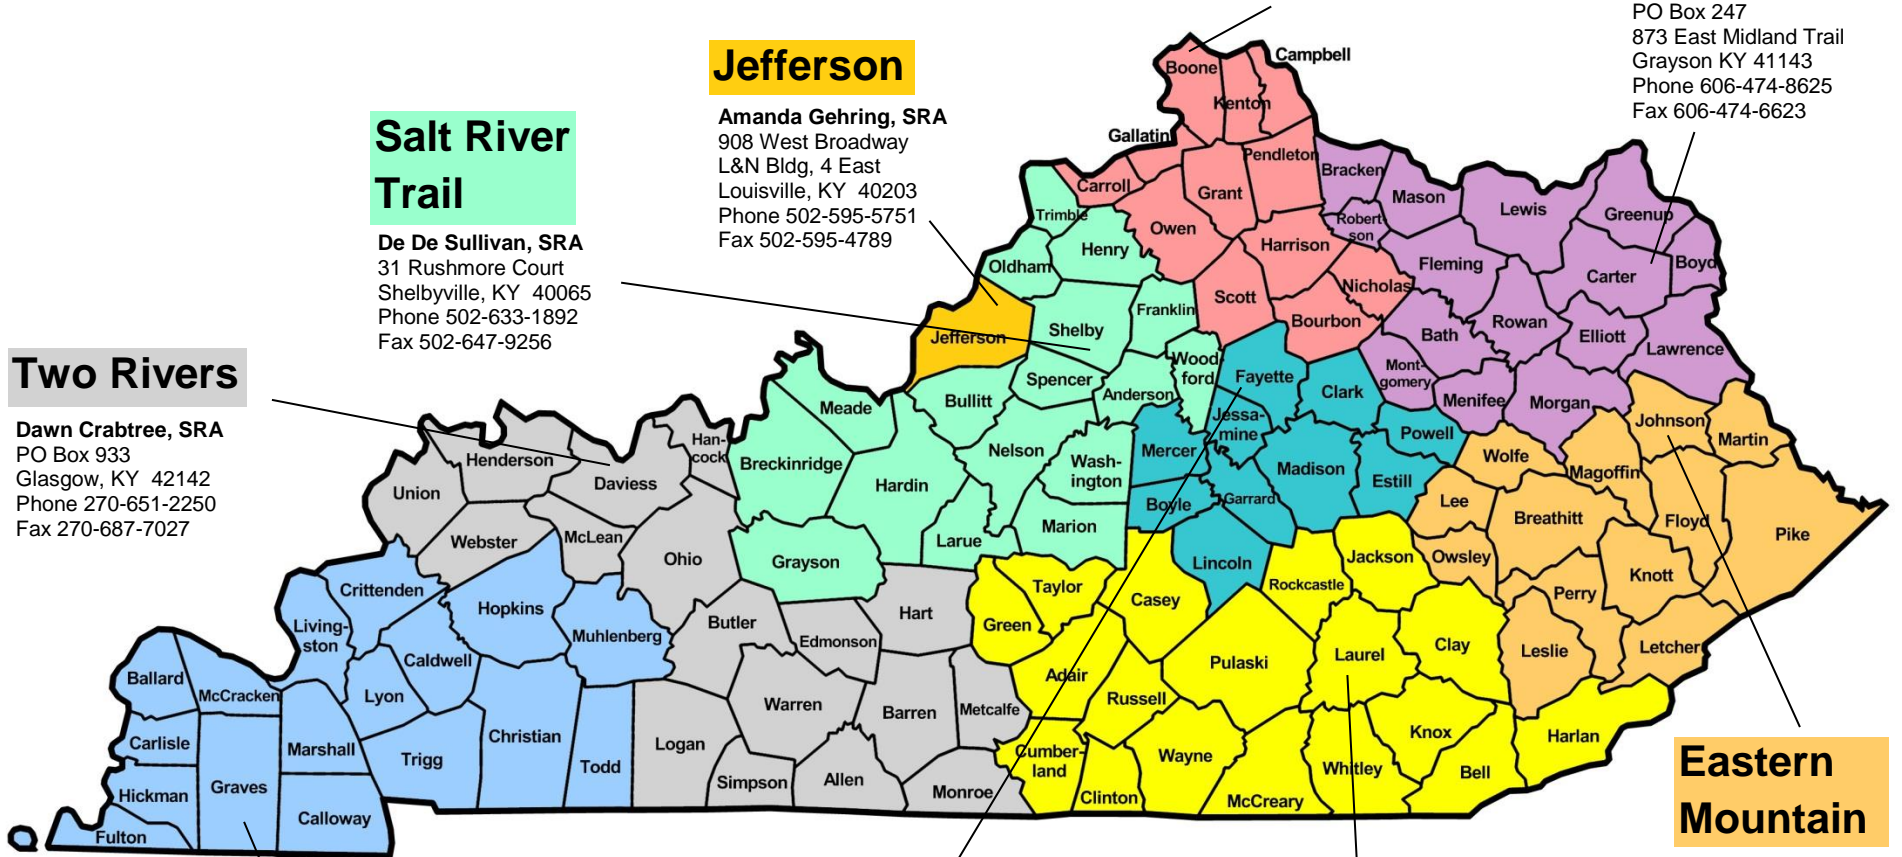

DCBS Service Regions

Northern Bluegrass

Kelly Skerchock, Acting SRA
8311 US 42
Victory Center
Florence, KY 41042
Phone 859-525-6783
Fax 859-525-6796

Northeastern

Shannon Hall, SRA
PO Box 247
873 East Midland Trail
Grayson KY 41143
Phone 606-474-8625
Fax 606-474-6623

Jefferson

Amanda Gehring, SRA
908 West Broadway
L&N Bldg, 4 East
Louisville, KY 40203
Phone 502-595-5751
Fax 502-595-4789

Salt River Trail

De De Sullivan, SRA
31 Rushmore Court
Shelbyville, KY 40065
Phone 502-633-1892
Fax 502-647-9256

Two Rivers

Dawn Crabtree, SRA
PO Box 933
Glasgow, KY 42142
Phone 270-651-2250
Fax 270-687-7027

Eastern Mountain

Susan Howard, SRA
205 Main Street
Suite 3
Paintsville, KY 41240
Phone 606-788-7108
Fax 606-788-7117

The Lakes

Renee Buckingham, SRA
333 Charles Drive
Mayfield, KY 42066
Phone 270-247-5126
Fax 270-247-3541

Southern Bluegrass

April Davis, SRA
455 Park Place
Suite 120A
Lexington, KY 40511
Phone 859-246-2298
Fax 859-246-2515

Cumberland

Billy Fore, SRA
85 State Police Rd.
London, KY 40741
Phone 606-677-4178
Fax 606-677-4206