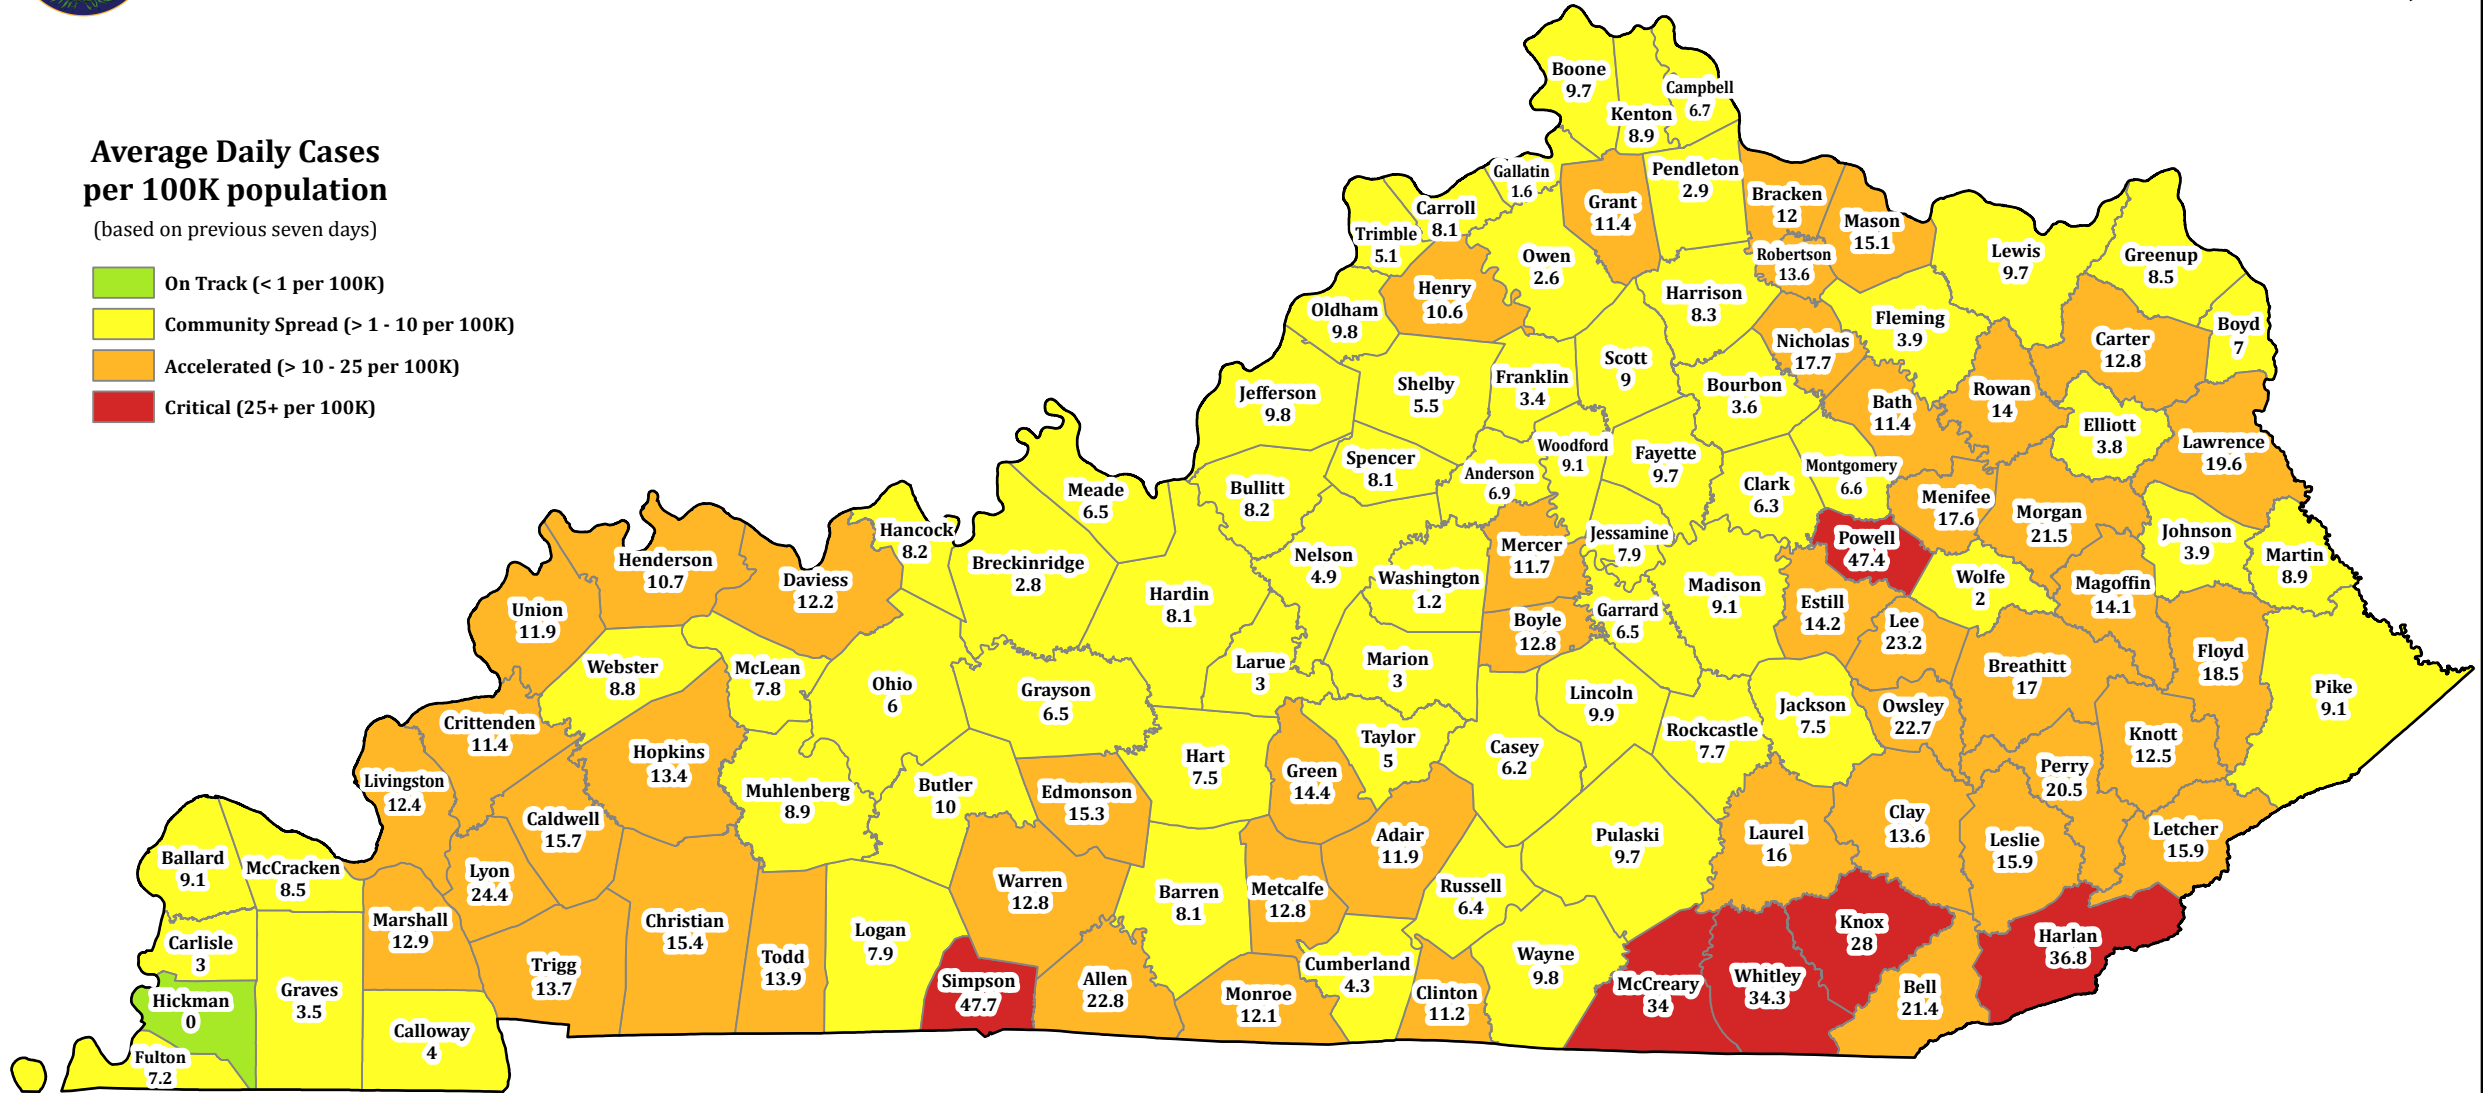

COVID-19 Current Incidence Rate in Kentucky

Date of Report: 4/3/2021 (3:38 PM)

Average Daily Cases per 100K population

(based on previous seven days)

- On Track (< 1 per 100K)
- Community Spread (> 1 - 10 per 100K)
- Accelerated (> 10 - 25 per 100K)
- Critical (25+ per 100K)

Overall Current Incidence Rate

10.62