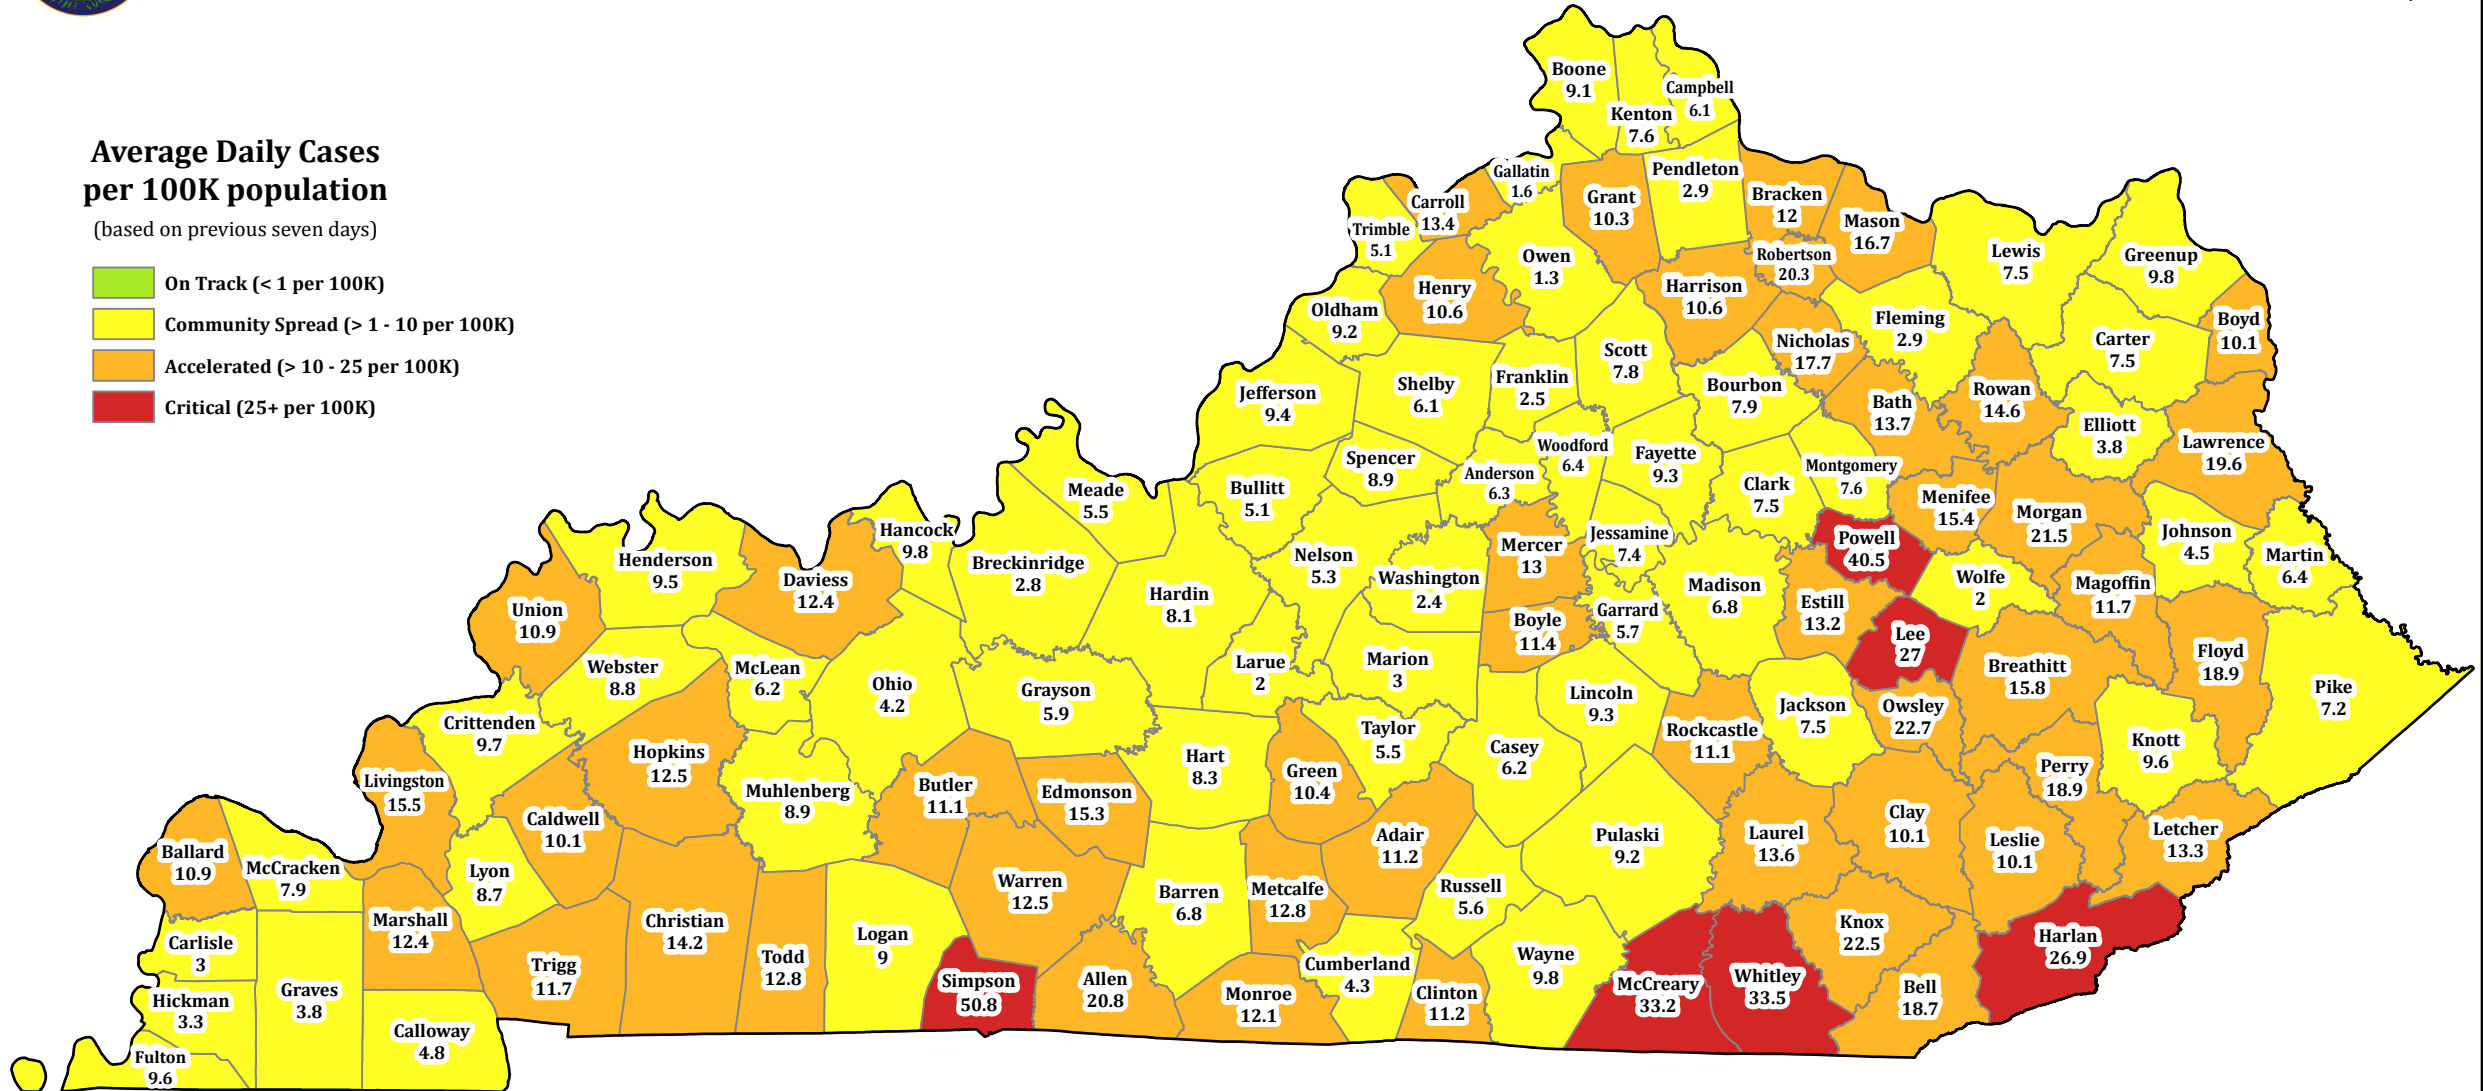

COVID-19 Current Incidence Rate in Kentucky

Date of Report: 4/5/2021 (4:21 PM)

Average Daily Cases per 100K population

(based on previous seven days)

- On Track (< 1 per 100K)
- Community Spread (> 1 - 10 per 100K)
- Accelerated (> 10 - 25 per 100K)
- Critical (25+ per 100K)

Overall Current Incidence Rate

9.96