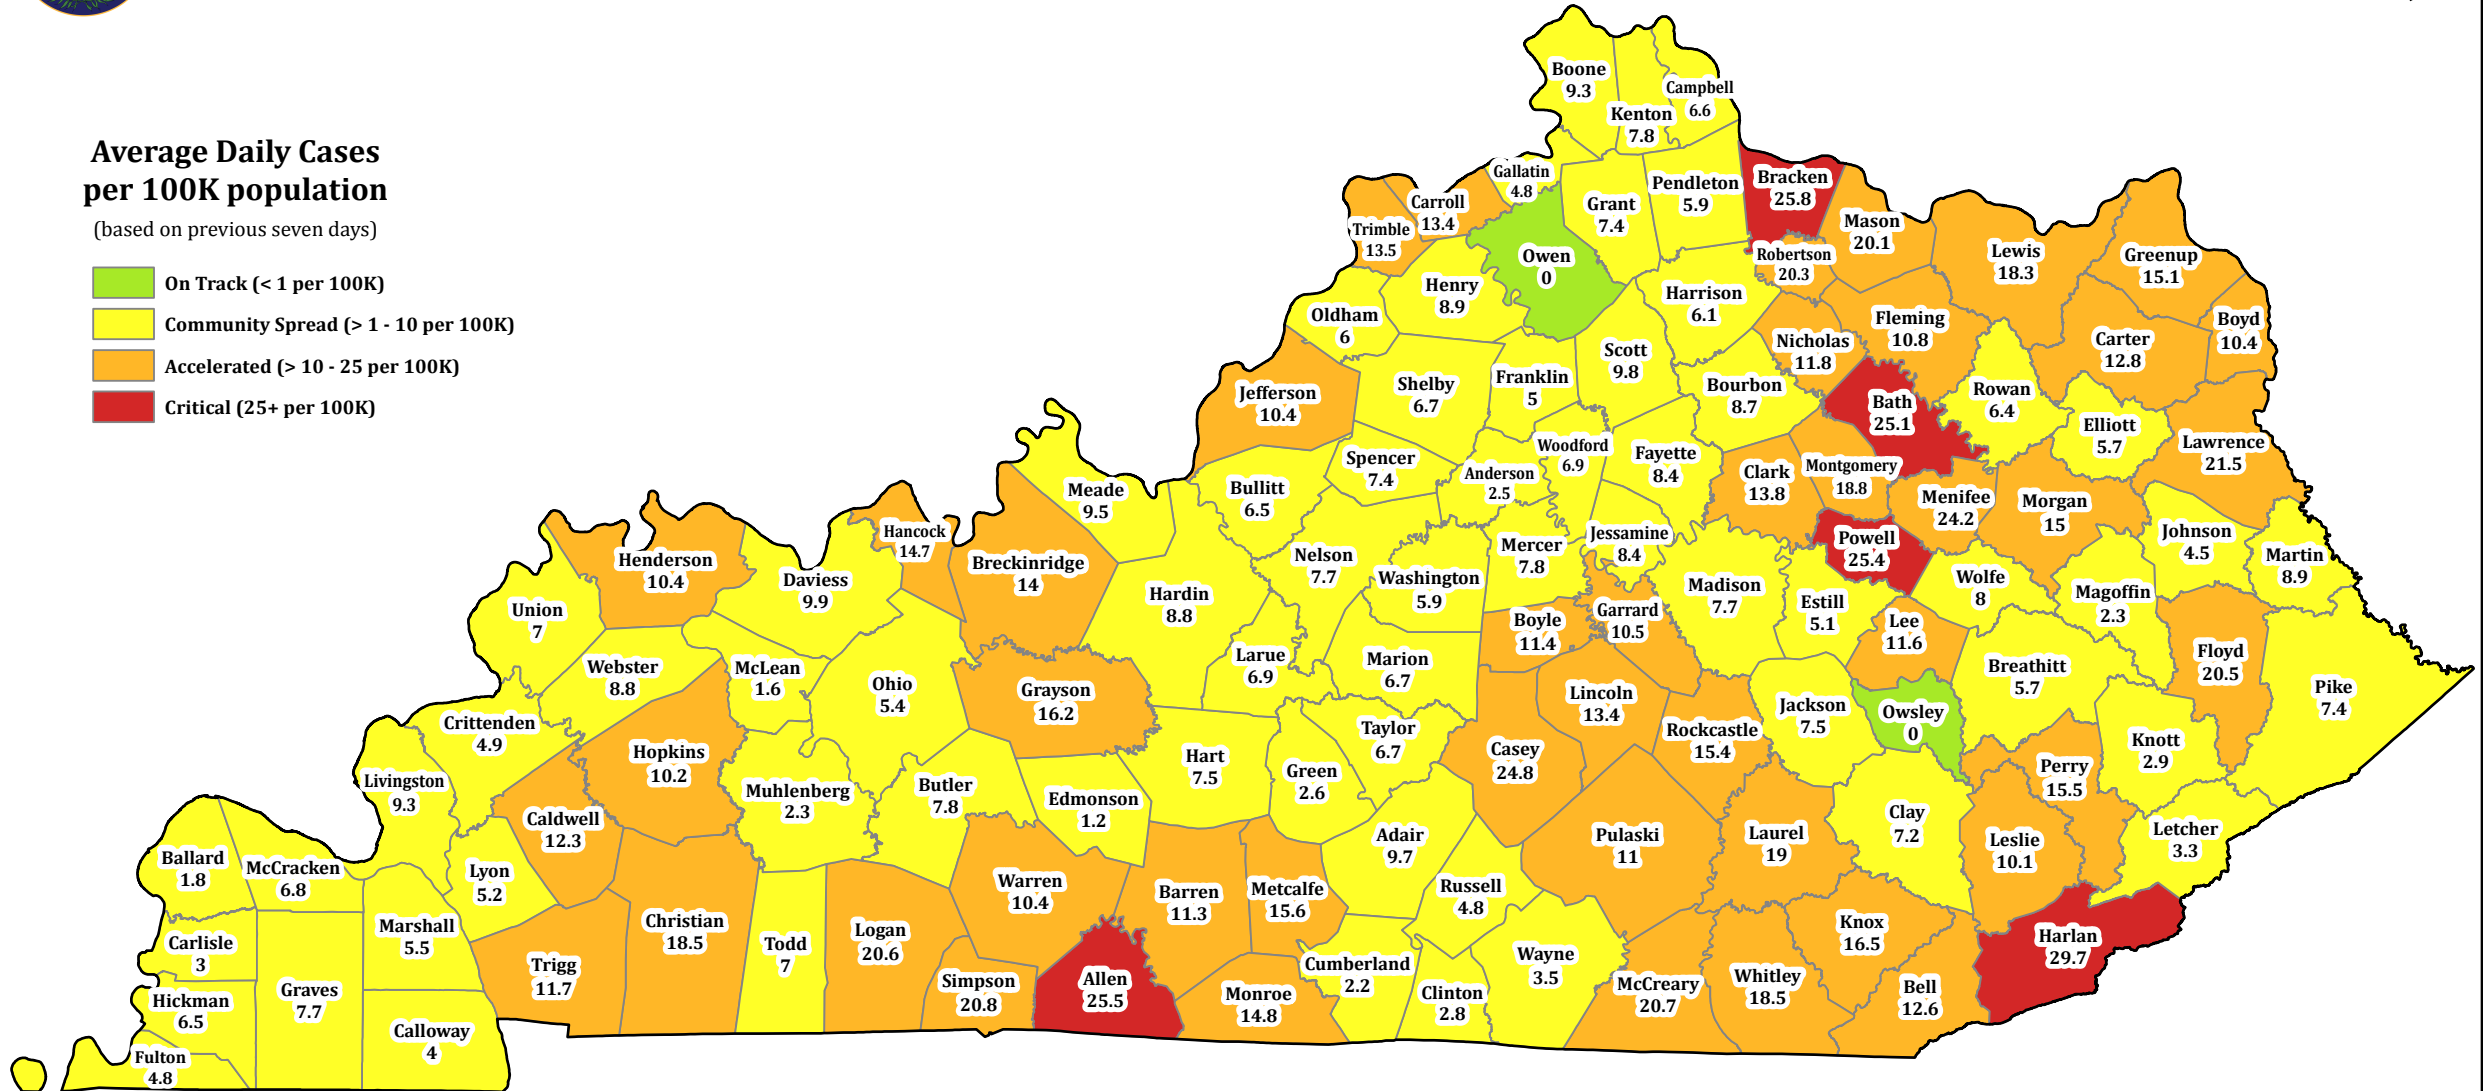

COVID-19 Current Incidence Rate in Kentucky

Date of Report: 4/10/2021 (3:44 PM)

Average Daily Cases per 100K population

(based on previous seven days)

- On Track (< 1 per 100K)
- Community Spread (> 1 - 10 per 100K)
- Accelerated (> 10 - 25 per 100K)
- Critical (25+ per 100K)

Overall Current Incidence Rate

10.06