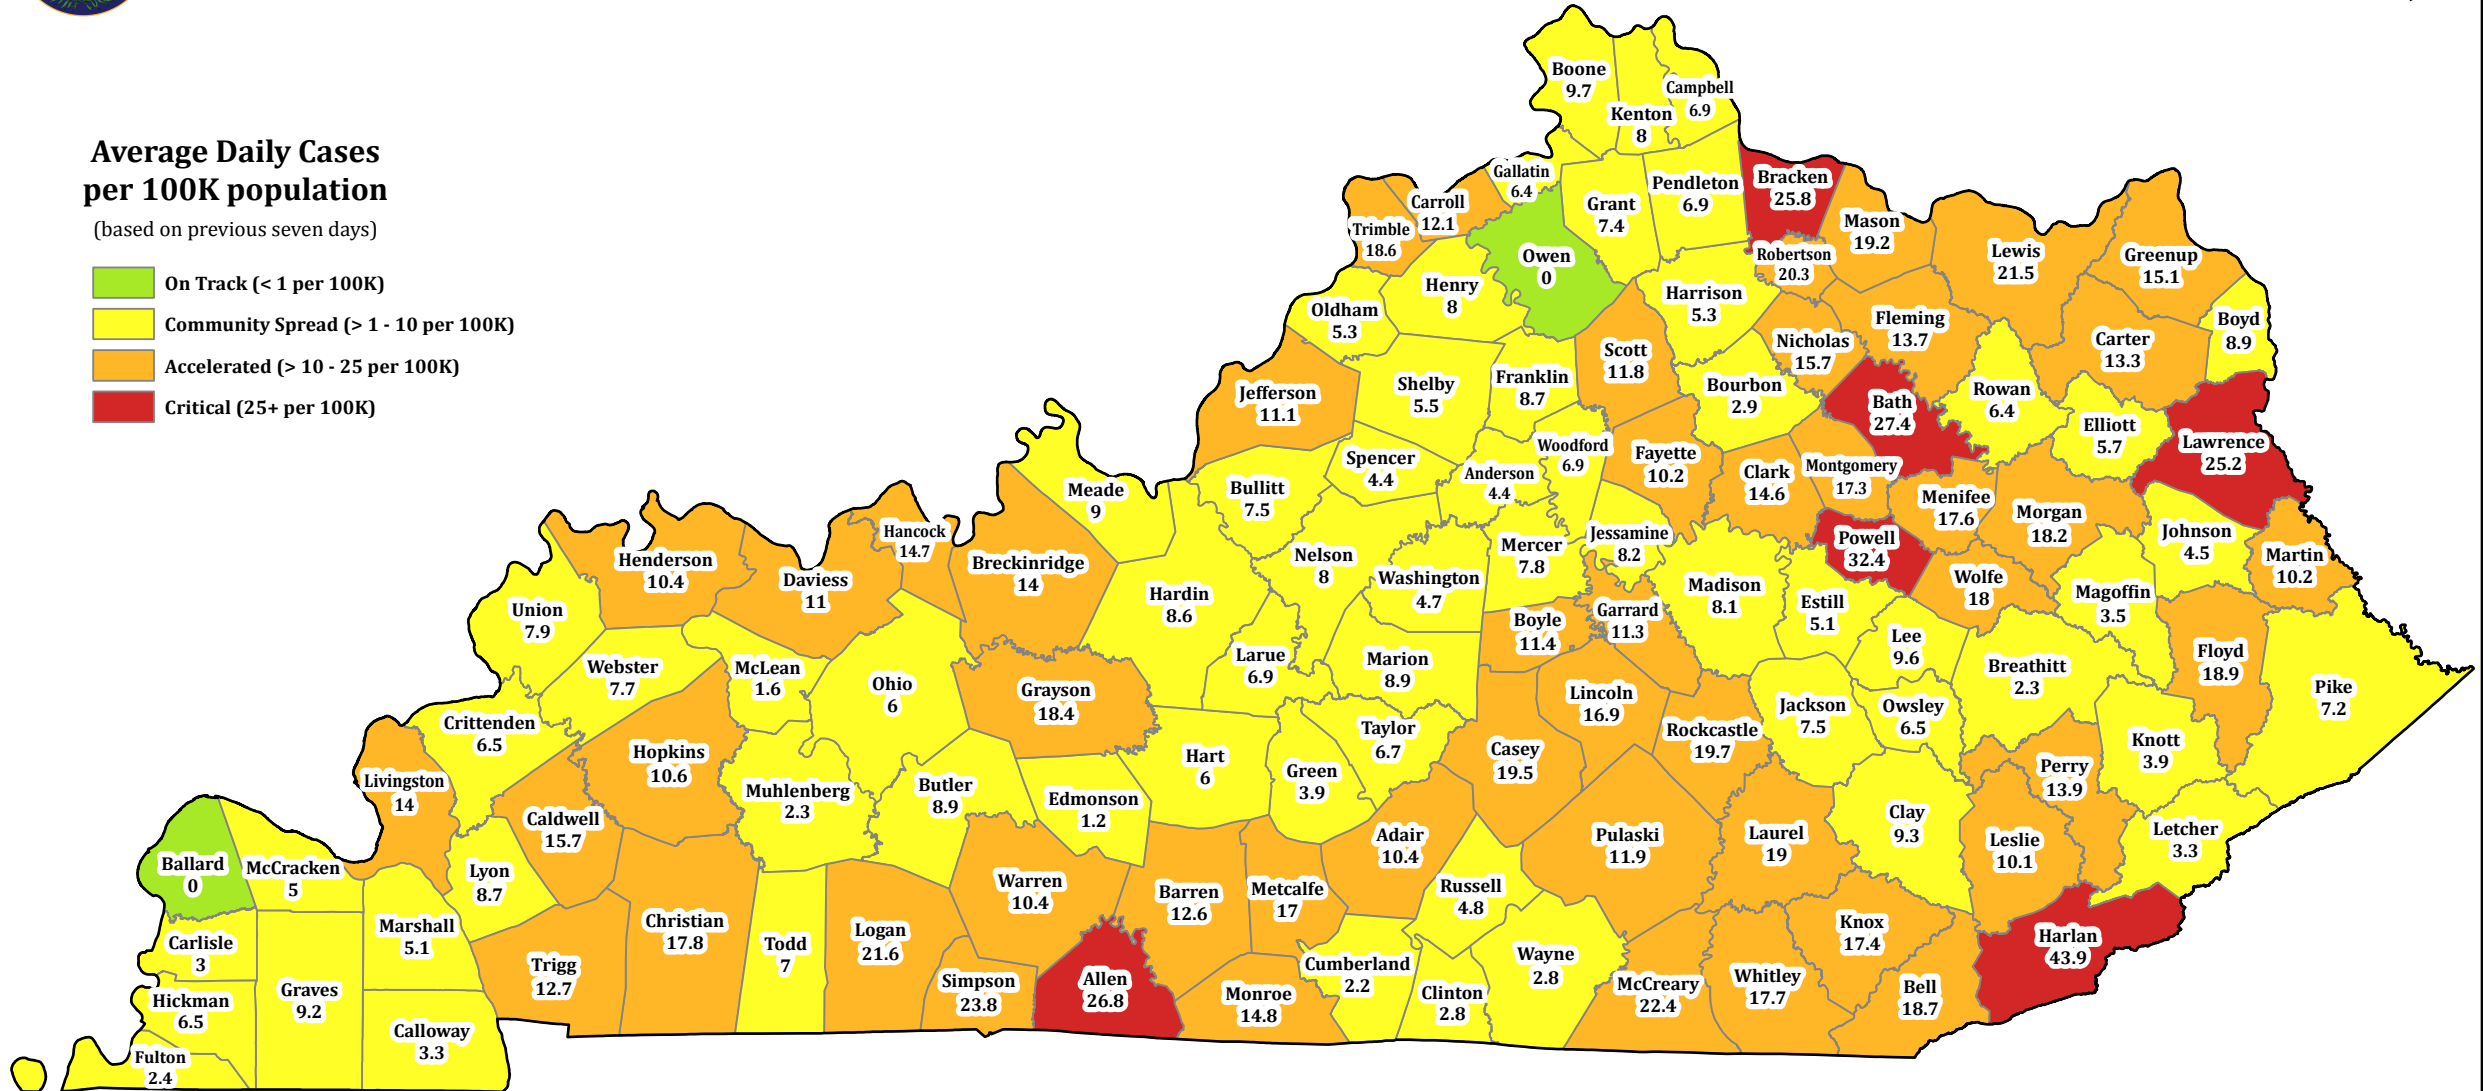

COVID-19 Current Incidence Rate in Kentucky

Date of Report: 4/12/2021 (4:42 PM)

Average Daily Cases per 100K population

(based on previous seven days)

- On Track (< 1 per 100K)
- Community Spread (> 1 - 10 per 100K)
- Accelerated (> 10 - 25 per 100K)
- Critical (25+ per 100K)

Overall Current Incidence Rate

10.66