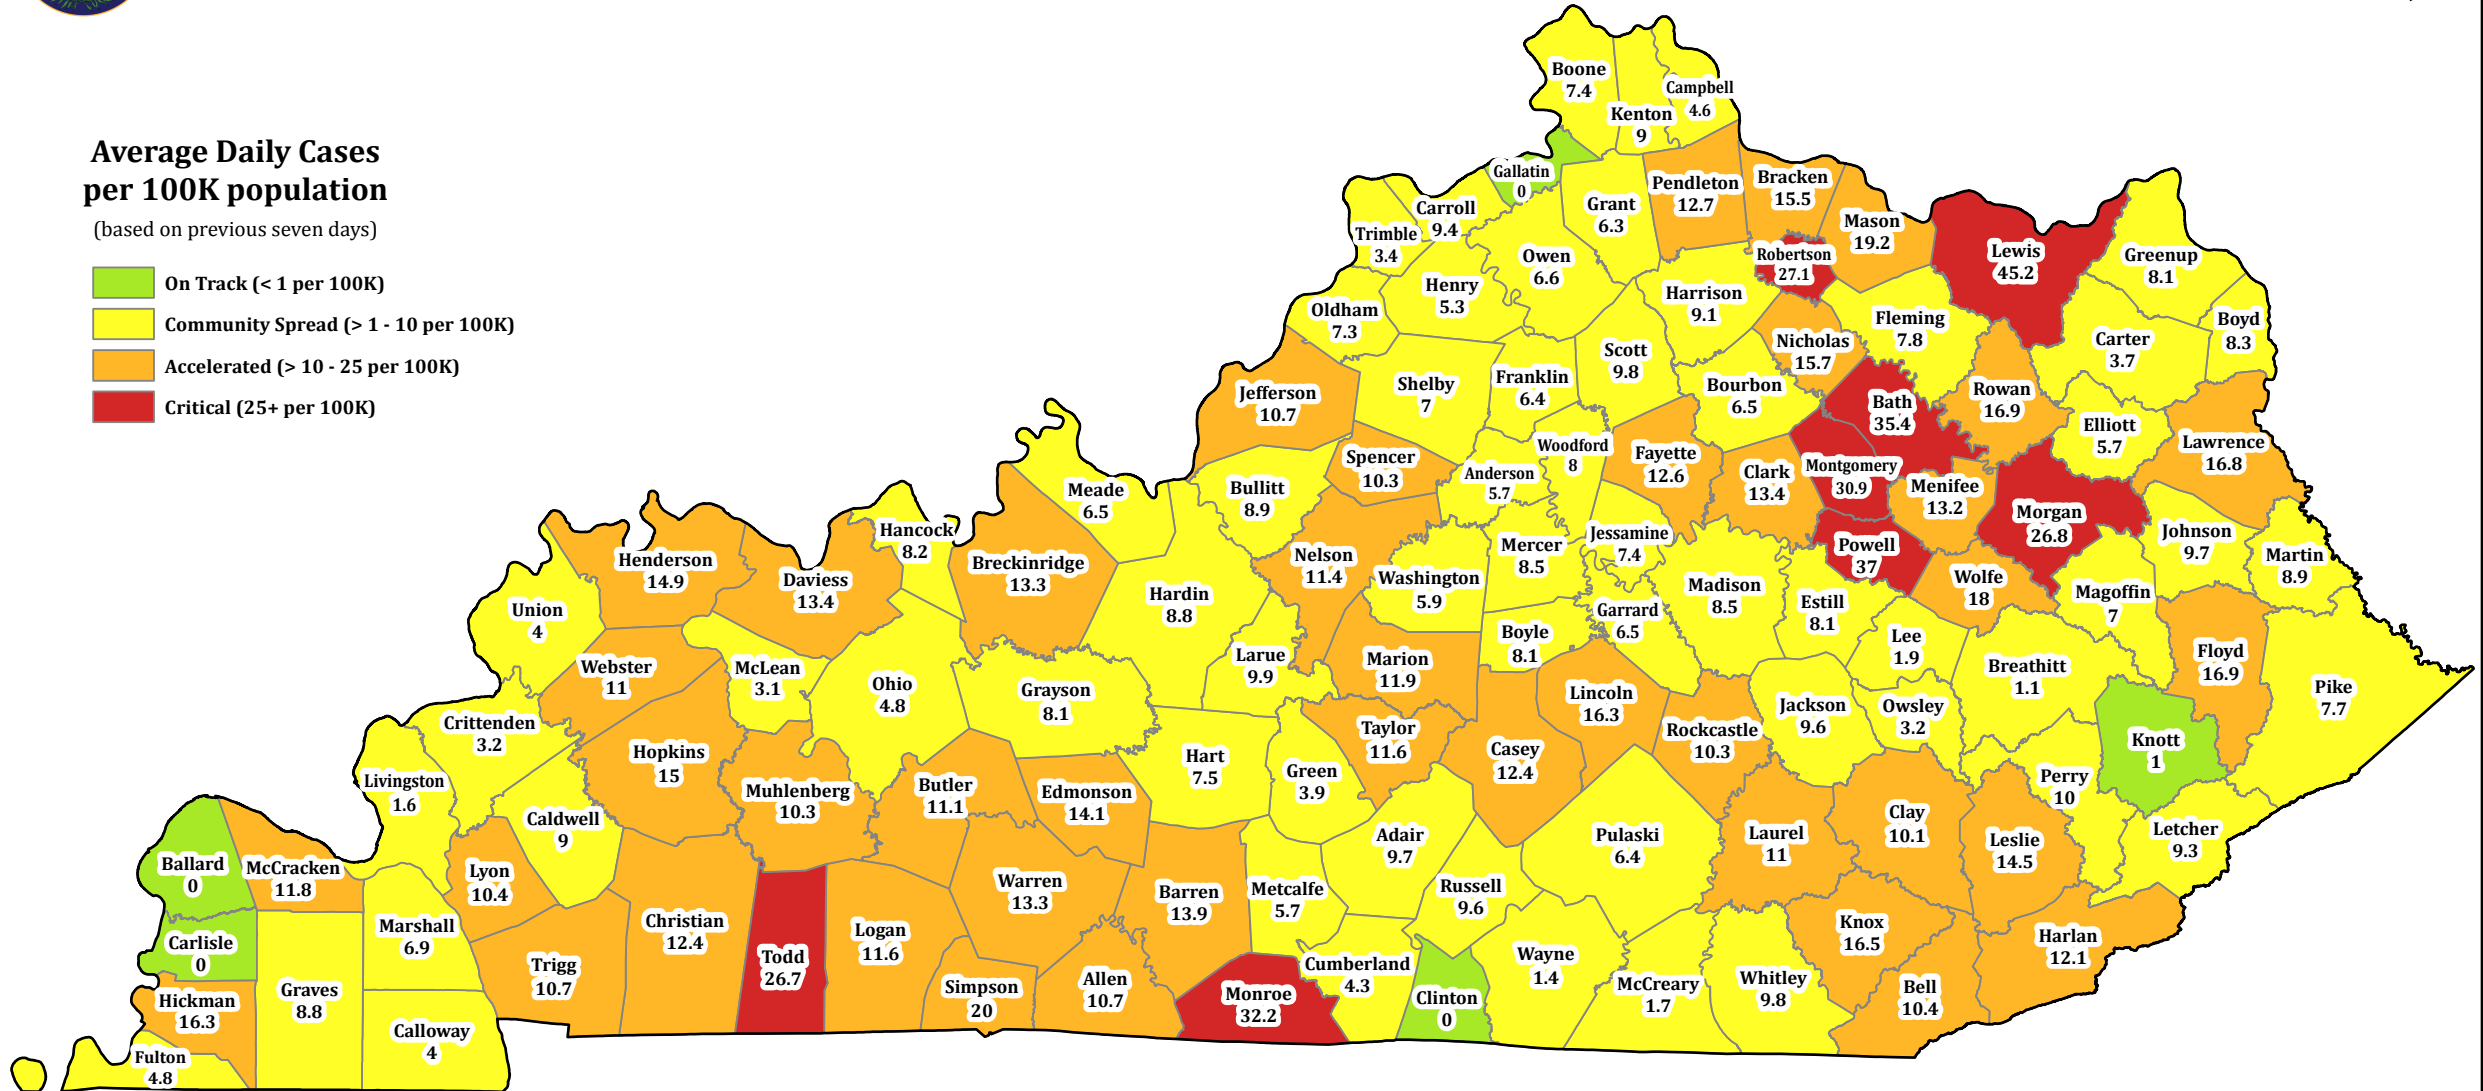

COVID-19 Current Incidence Rate in Kentucky

Date of Report: 4/28/2021 (7:47 PM)

Average Daily Cases per 100K population

(based on previous seven days)

- On Track (< 1 per 100K)
- Community Spread (> 1 - 10 per 100K)
- Accelerated (> 10 - 25 per 100K)
- Critical (25+ per 100K)

Overall Current Incidence Rate

10.42