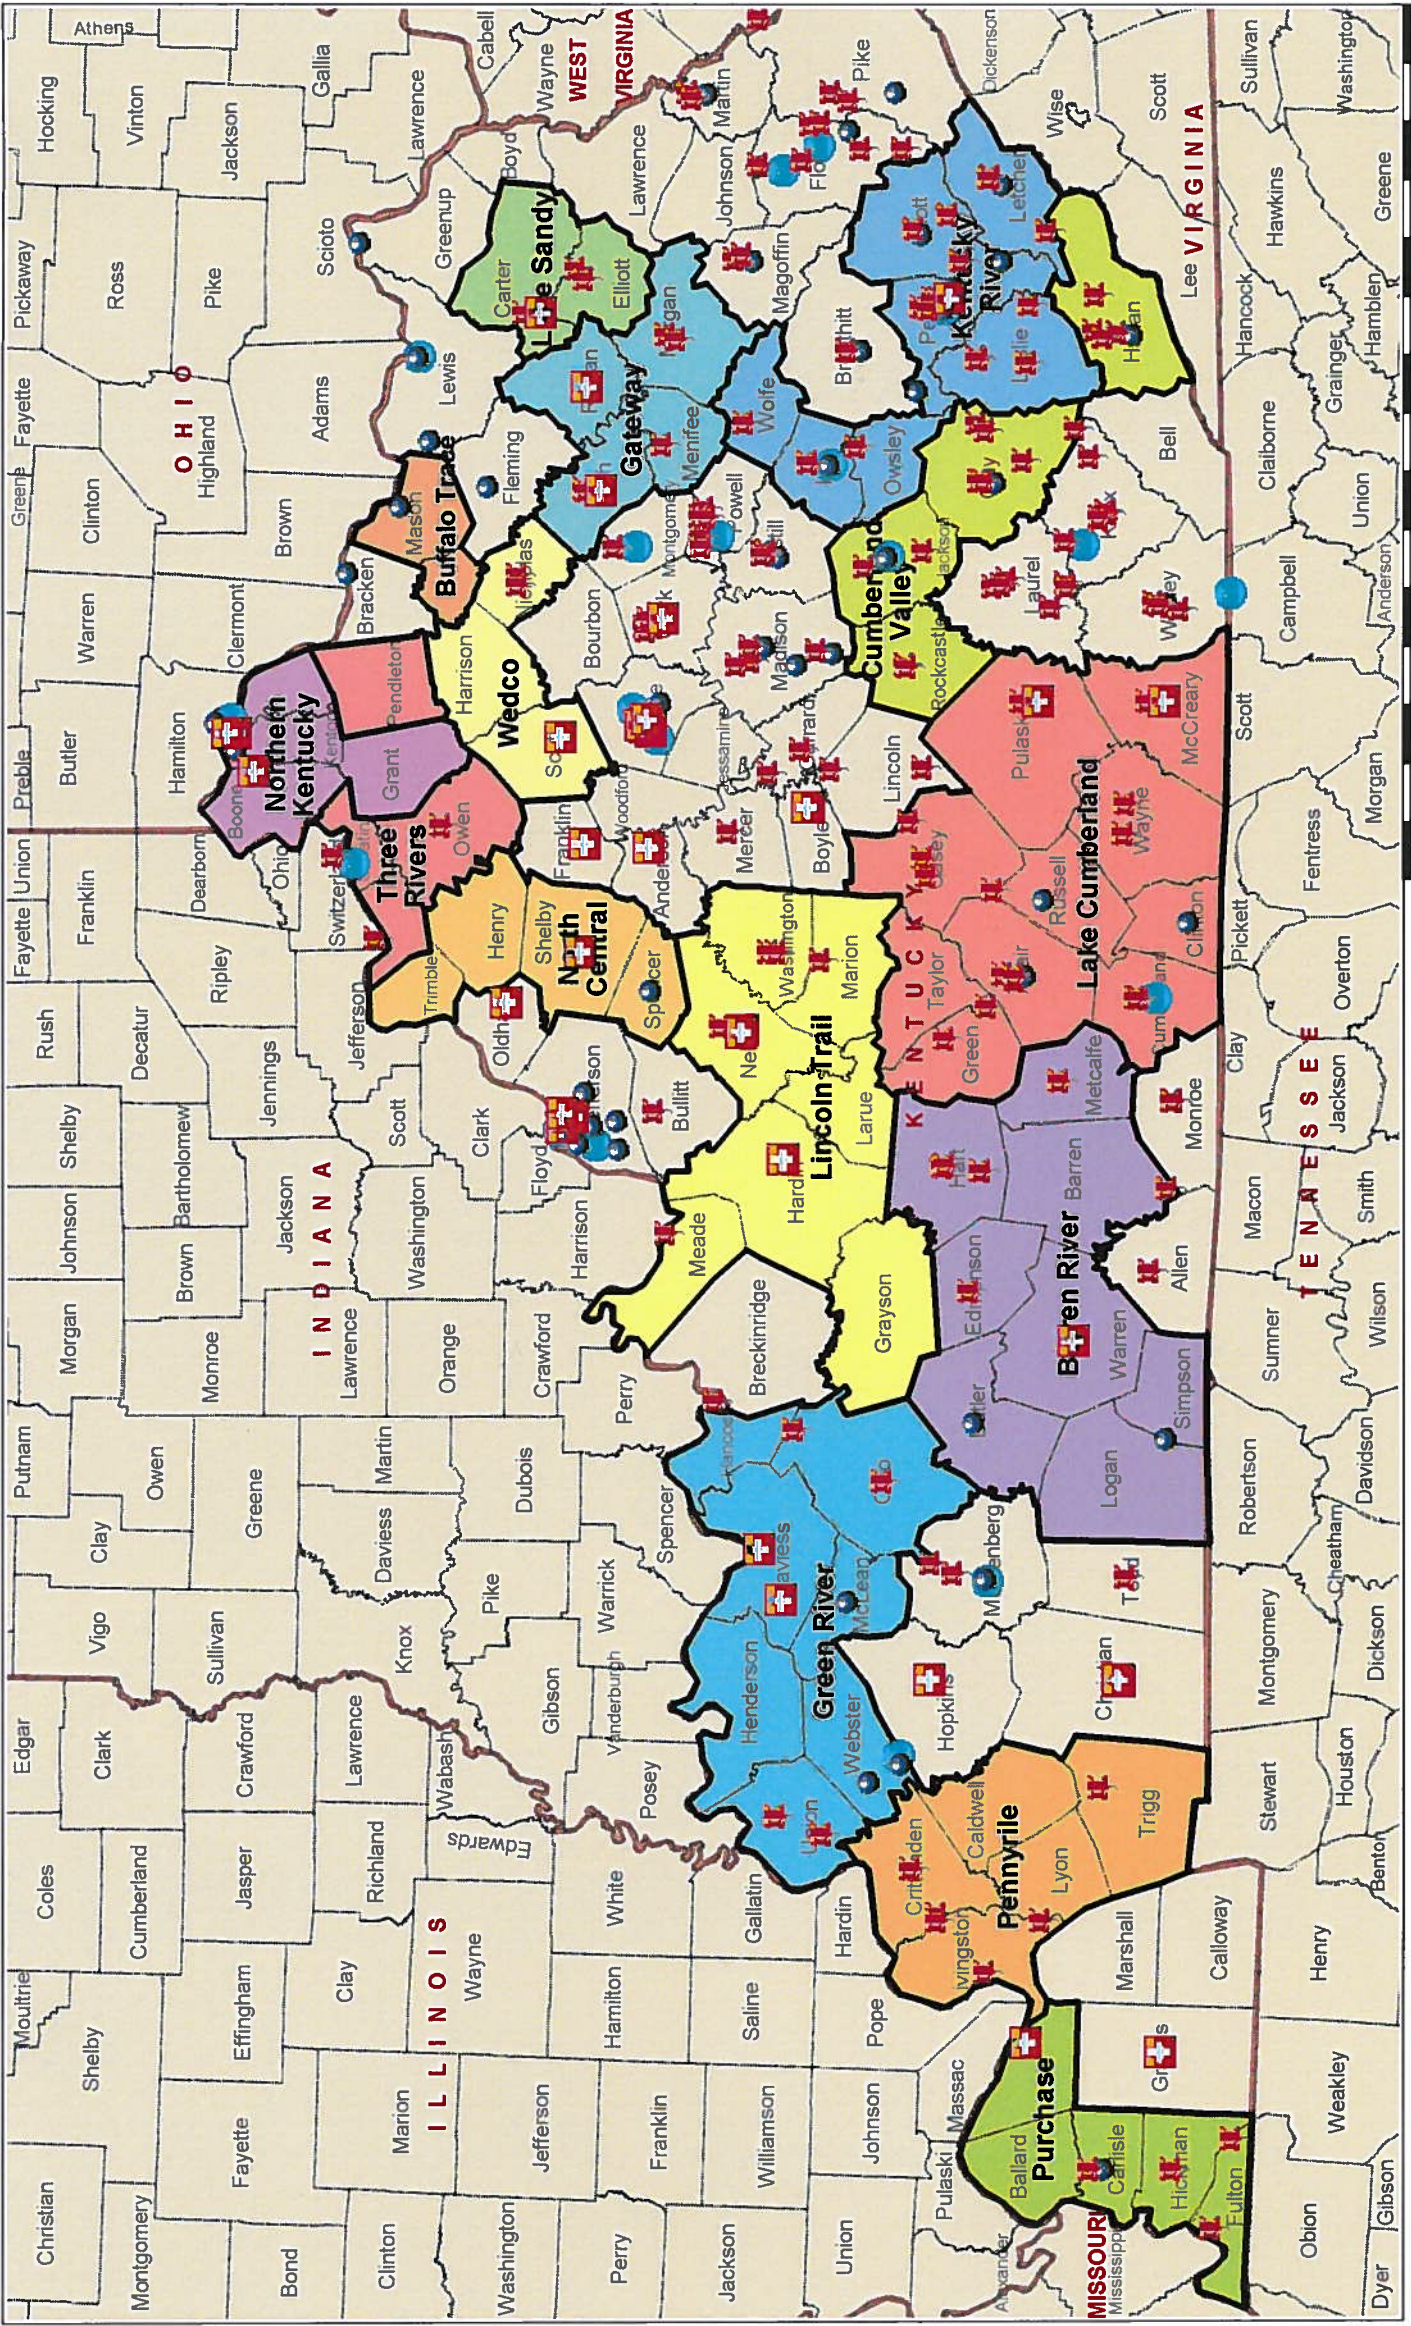

LHD Districts - Including FQHC Sites, RHCs, and Free Clinics

Pushpins

- Free Clinics
- Rural Health Clinics
- FQHC Satellite Sites
- FQHC Sites

Custom territories

- Barren River
- Buffalo Trace
- Cumberland Valley
- Gateway
- Green River
- Kentucky River
- Lake Cumberland
- Lincoln Trail
- Little Sandy
- North Central
- Northern Kentucky
- Pennyrite
- Purchase
- Three Rivers
- Wedco

Links:

- FQHC Sites
- Rural Health Clinics (Excel File - Sort for RHC)